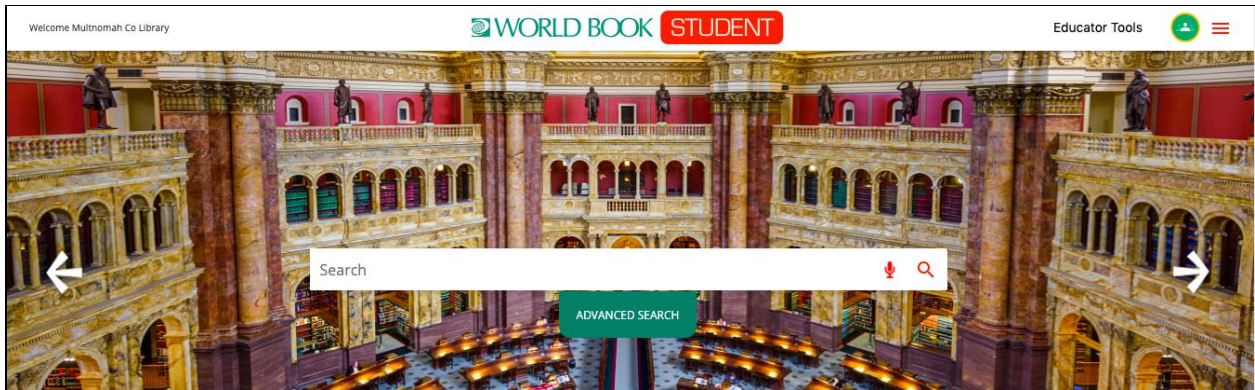

The **Student** version looks like this:

- Keyword search for your topic
- Choose an article to read
- On the left side, you can limit your search to items like videos, images or tables.

481 results found

Encyclopedia
Articles (221)

Back In Time
(41)

Images (23)

Special Reports
(1)

Tables (34)

Videos and Animations (11)

Websites (38)

Resource Guides
(112)

Encyclopedia Articles in World Book

Lincoln, Abraham

Lincoln, Abraham (1809-1865), was the 16th president of the United States.

[READ MORE](#)

Abraham Lincoln Brigade

Abraham Lincoln Brigade is the collective name for the volunteers from the United States w....